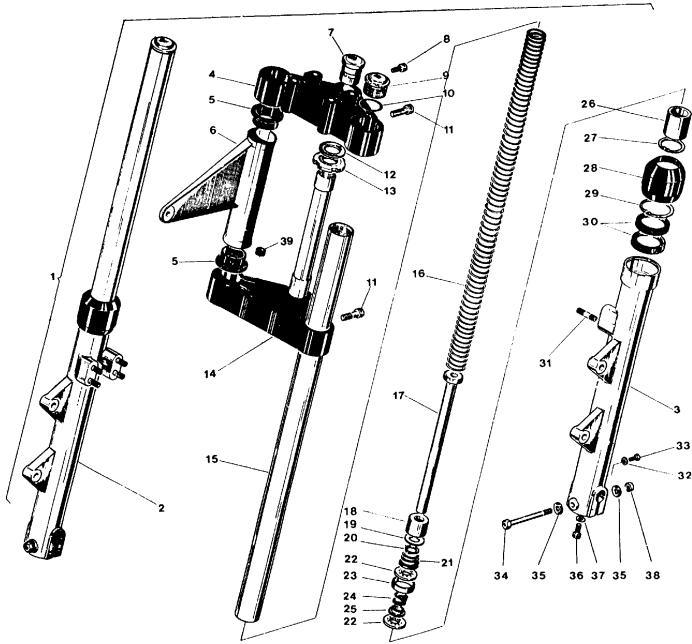

CitizenDirt:
exploding view 0.1 > day job

square.

Citizen Dirt:
exploding view 0.2> half master

CitizenDirt:
exploding view 0.3>affinity

square.

CitizenDirt:
exploding view 0.4>stadium vibe

square.

Gibson