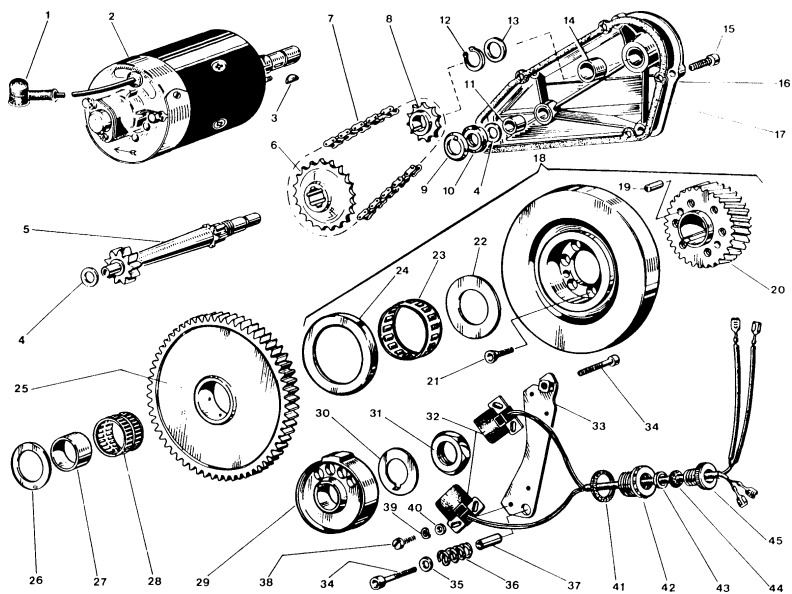

CitizenDirt:
exploding view 0.1 > day job

square.

Citizen Dirt:
exploding view 0.2> half master

CitizenDirt:
exploding view 0.3>affinity

square.

CitizenDirt:
exploding view 0.4>stadium vibe

square.

Gibson