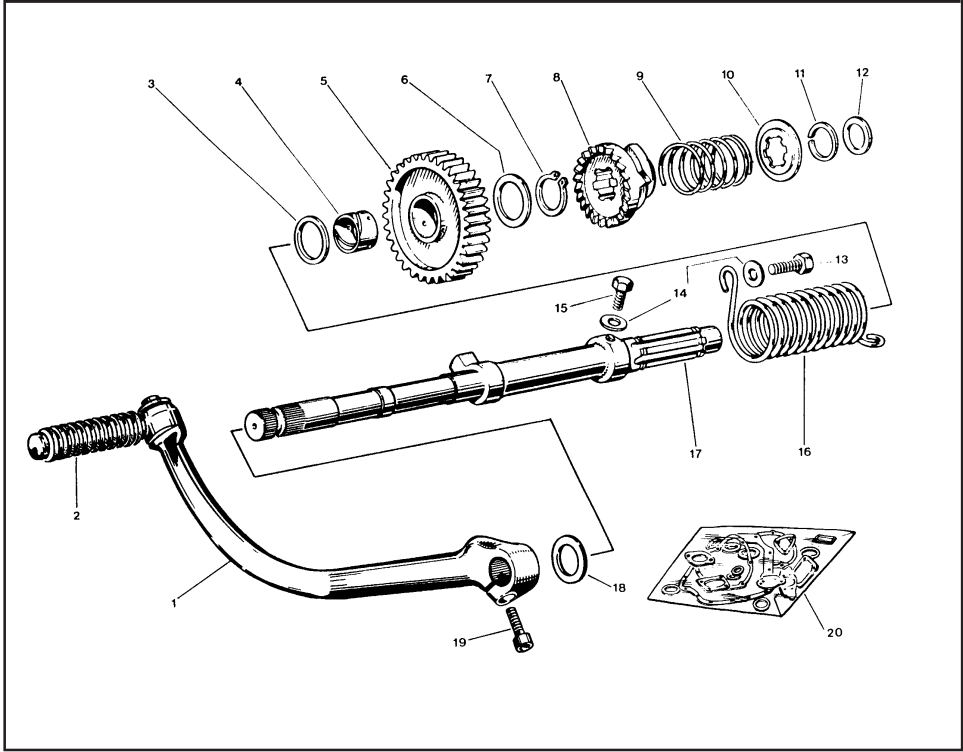

CitizenDirt:
exploding view 0.1 > day job

square.

Citizen Dirt:
exploding view 0.2> half master

CitizenDirt:
exploding view 0.3>affinity

square.

CitizenDirt:
exploding view 0.4>stadium vibe

square.

Gibson