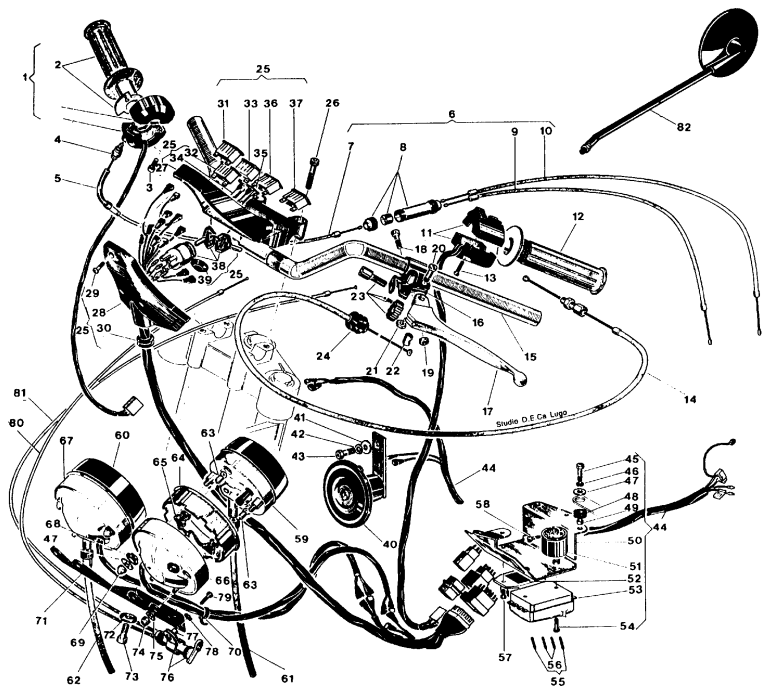

CitizenDirt:
exploding view 0.1 > day job

square.

Citizen Dirt:
exploding view 0.2> half master

CitizenDirt:
exploding view 0.3>affinity

square.

CitizenDirt:
exploding view 0.4>stadium vibe

square.

Gibson